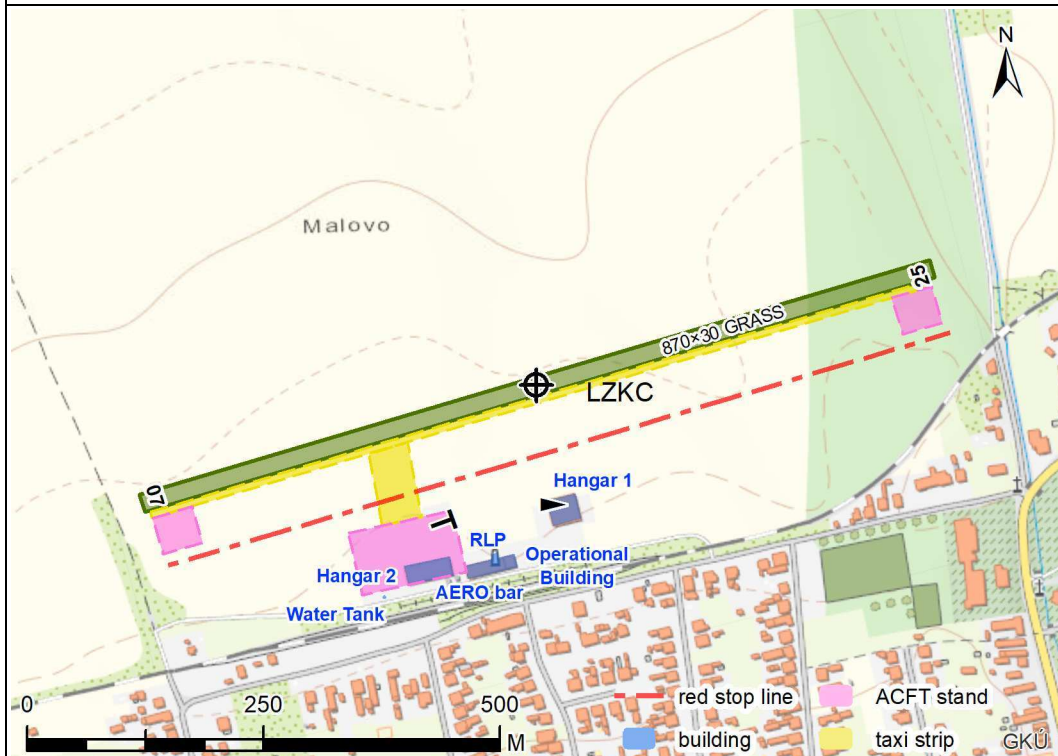

VFR day
Circling:
MNM 1 000 ft (300 m) AGL
Non-public Domestic

MON-FRI: O/R
SAT-SUN: 0900 (0800) - SS

Last change: topographic background updated

LZKC KAMENICA NAD CIROCHOU

ARP 485611N 0215939E

571 ft (174 m)

KAMENICA TRAFFIC
122,605

RWY	MAG direction	TORA (m)	TODA (m)	ASDA (m)	LDA (m)	Strength
07	070°	870	870	870	870	5 700 kg/0,35 MPa
25	250°	870	870	870	870	5 700 kg/0,35 MPa

 All the year, snow clearance is not provided.

 O/R

 35 beds at AD.

 AVGAS 100 LL, BA 95 Natural, AEROSHELL 100, AEROSHELL W 100

 NIL

 Emergency call: 112
Hospital in the town Humenné.

 Snack bar at AD.

 Taxi, vlak, bus

1. Local traffic regulations