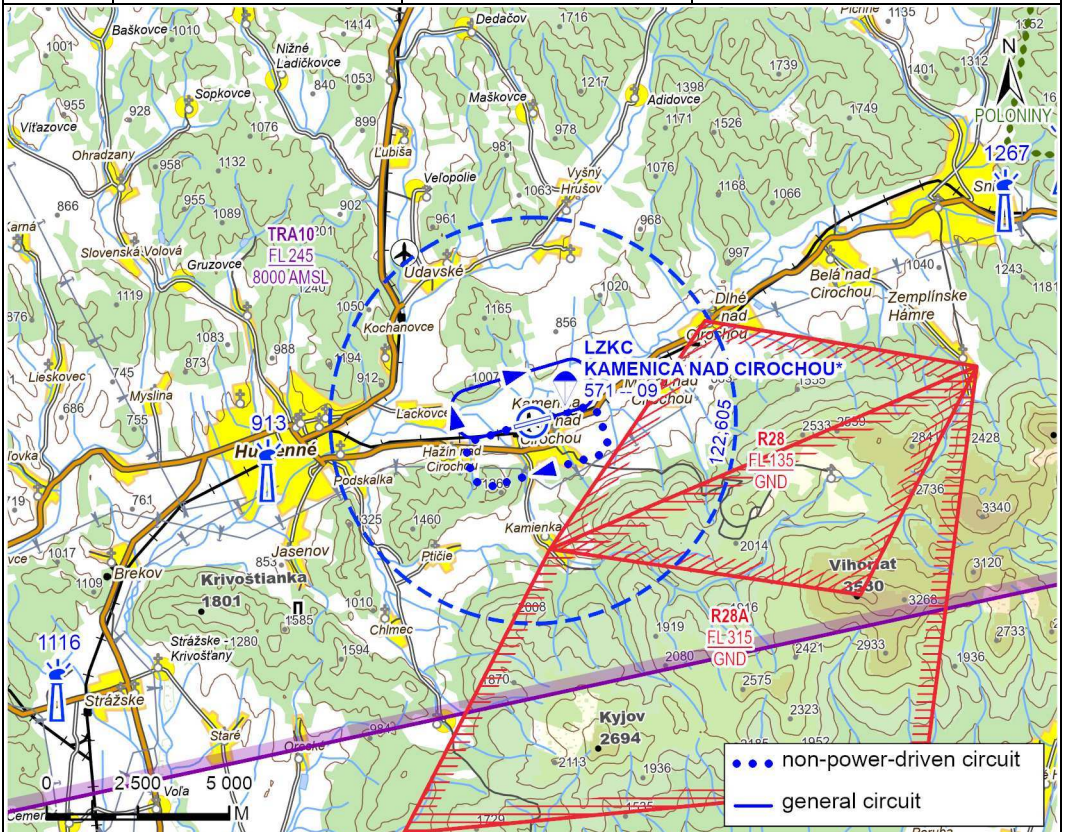

VFR day
Circling:
MNM 1 000 ft (300 m) AGL
Non-public Domestic

MON-FRI: O/R
SAT-SUN: 0900 (0800) - SS

Last change: topographic background updated

LZKC KAMENICA NAD CIROCHOU

ARP 485611N 0215939E

571 ft (174 m)

KAMENICA TRAFFIC
122,605

RWY	MAG direction	TORA (m)	TODA (m)	ASDA (m)	LDA (m)	Strength
07	070°	870	870	870	870	5 700 kg/0,35 MPa
25	250°	870	870	870	870	5 700 kg/0,35 MPa

 All the year, snow clearance is not provided.

 O/R

 35 beds at AD.

 AVGAS 100 LL, BA 95 Natural, AEROSHELL 100, AEROSHELL W 100

 NIL

 Emergency call: 112
Hospital in the town Humenné.

 Snack bar at AD.

 Taxi, vlak, bus

1. Local traffic regulations